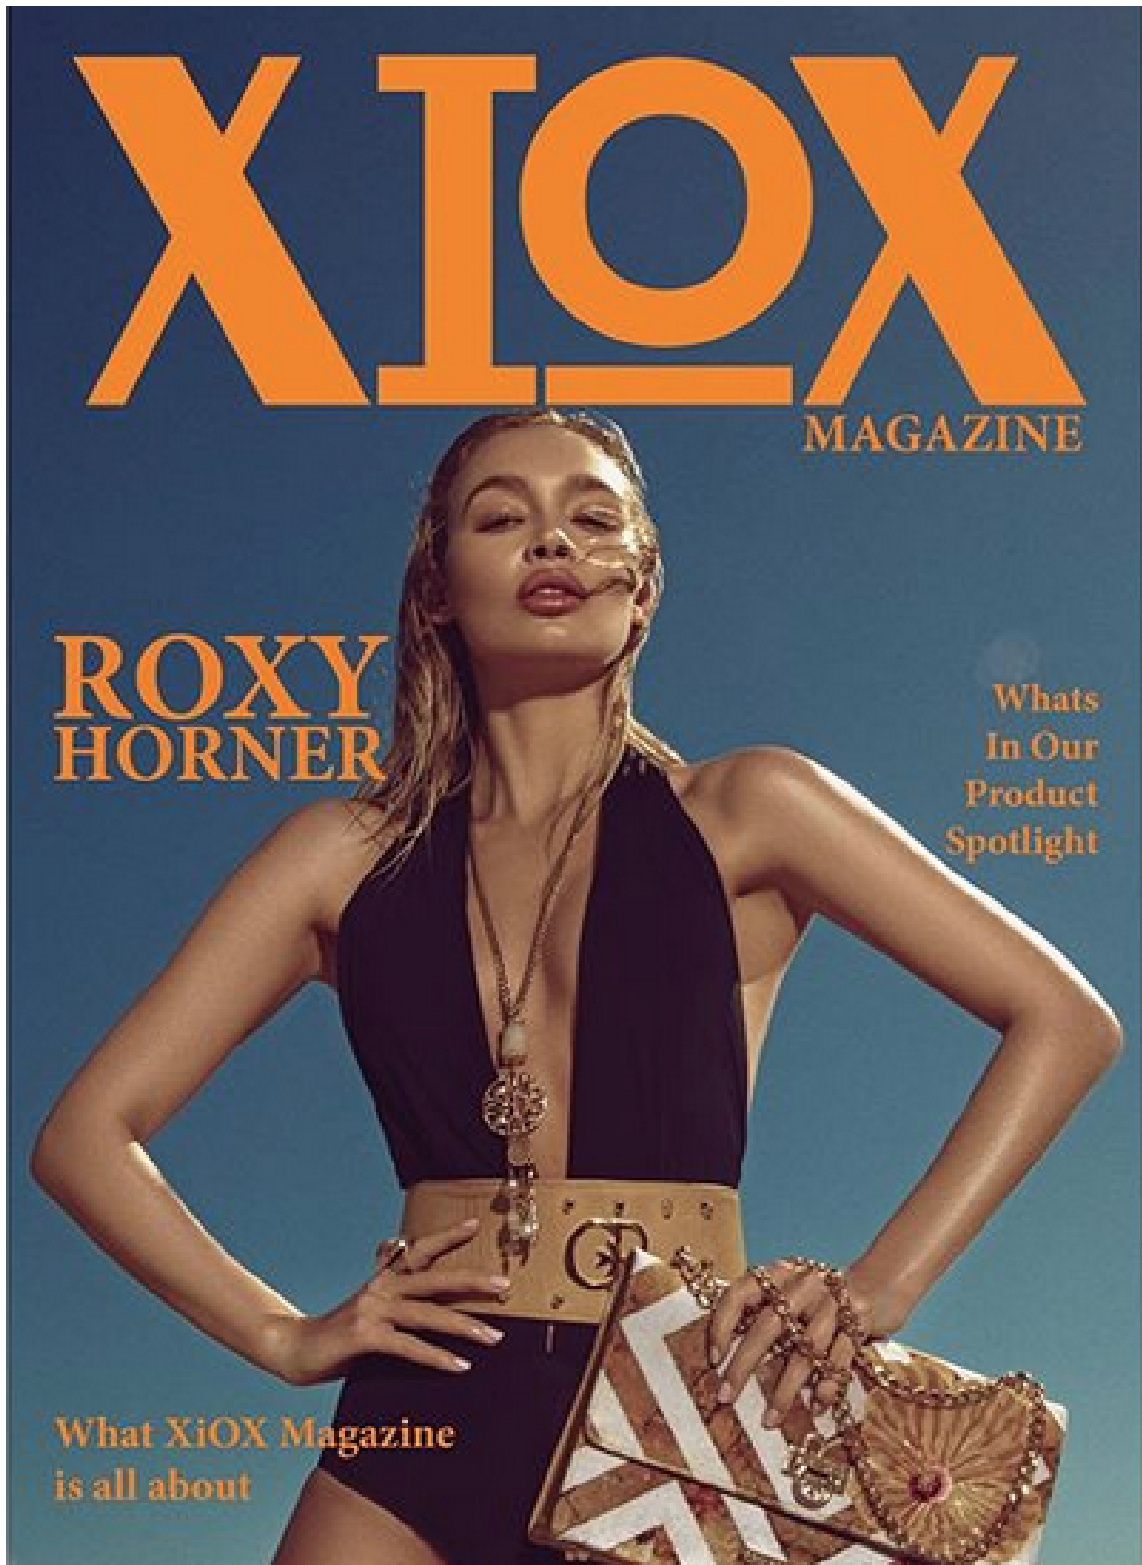

ROXY HORNER

height 5'8.5 · bust 32" · cup B/C · waist 25" · hips 36" · dress 36 EU/6 US/8 UK
shoes size 39 EU/8 US/6 UK · hair blonde · eyes green